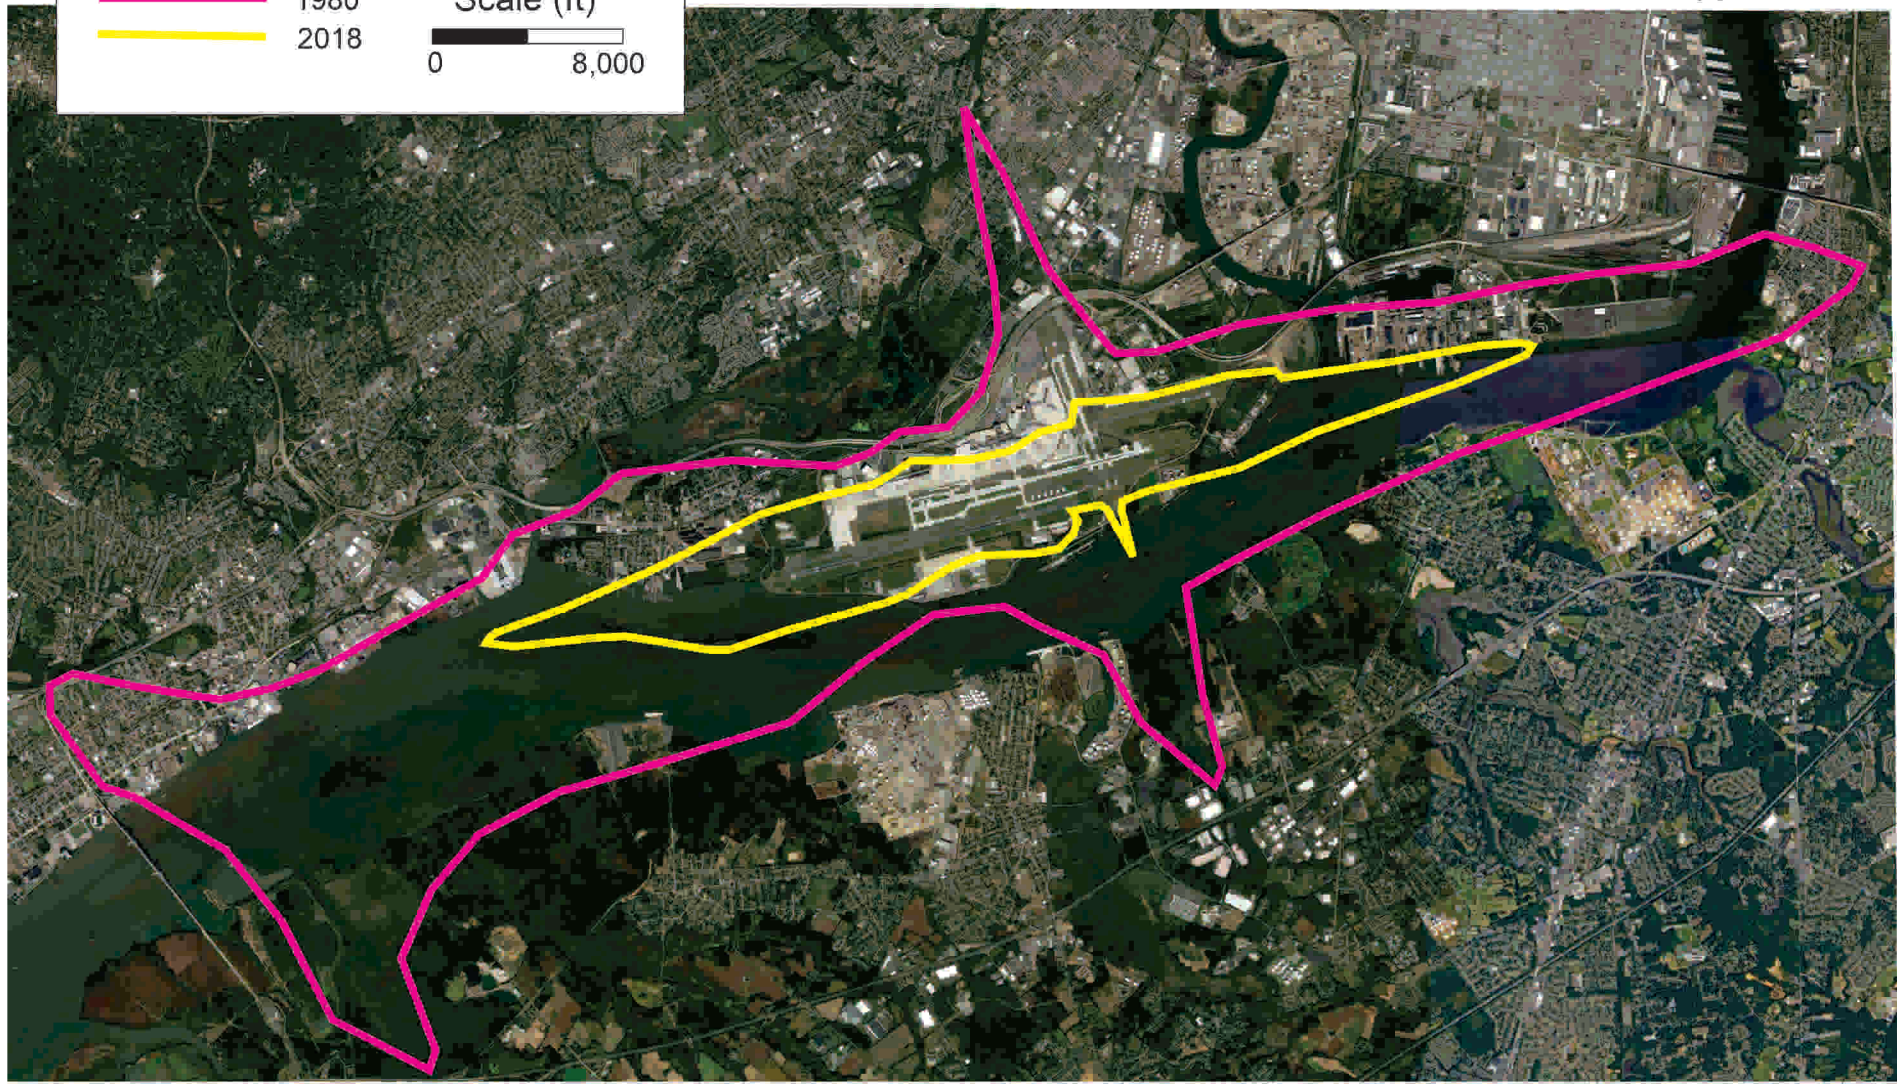

**Legend**

	1980
	2018

**Scale (ft)**

0  8,000

**Day-Night Level Aircraft Noise Contours of 65 Decibels  
Years 1980 and 2018**