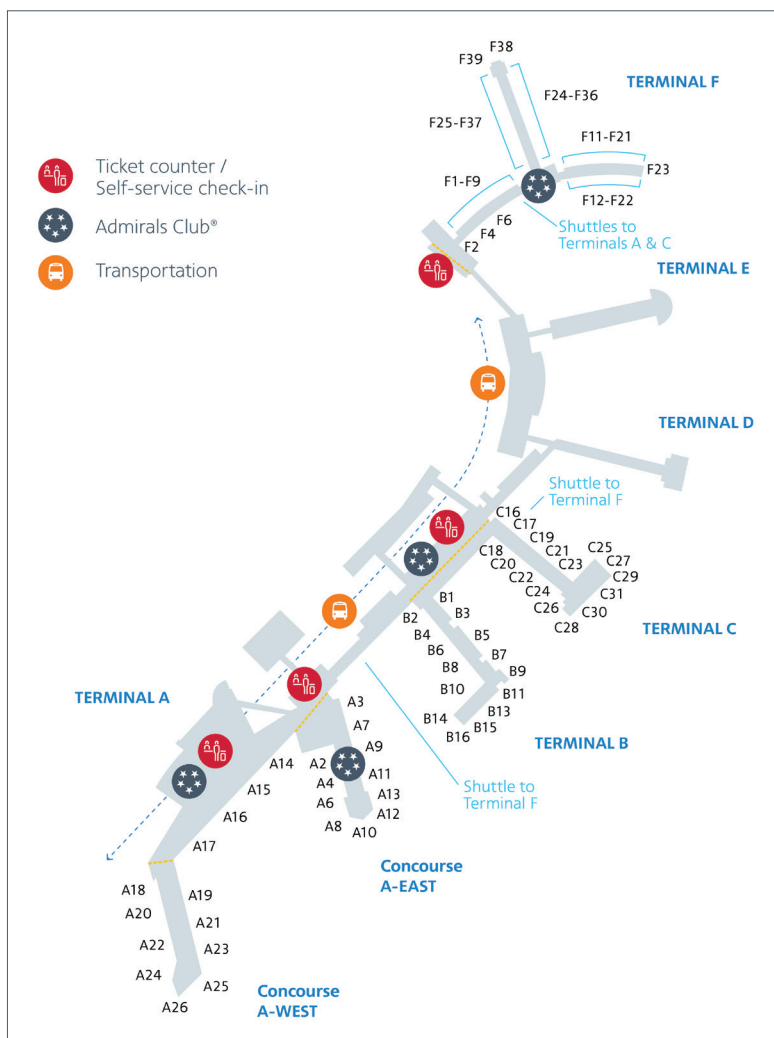

Changes at Philadelphia International Airport (PHL)

Beginning October 17, 2015

Terminals & gates

- American will operate out of Terminals A-West, A-East, Terminal B, Terminal C & Terminal F
- Curbside check-in is available at:
 - Terminal A-West
 - Terminal A-East
 - Terminal B
- Customers can check their terminal, gate and flight status on aa.com or using the American app

American Eagle & regional flights (formerly US Airways Express)

- Most American Eagle flights will continue to operate out of Terminal F, while select flights will depart from Terminals B and C

Admirals Club® lounges

- American has four lounges:
 - Terminal A-West (mezzanine level between Gates A15 and A16)
 - Terminal A-East (between Gates A4 and A6A)
 - Terminal B/C (third floor between Terminals B and C)
 - Terminal F (second level near food court)